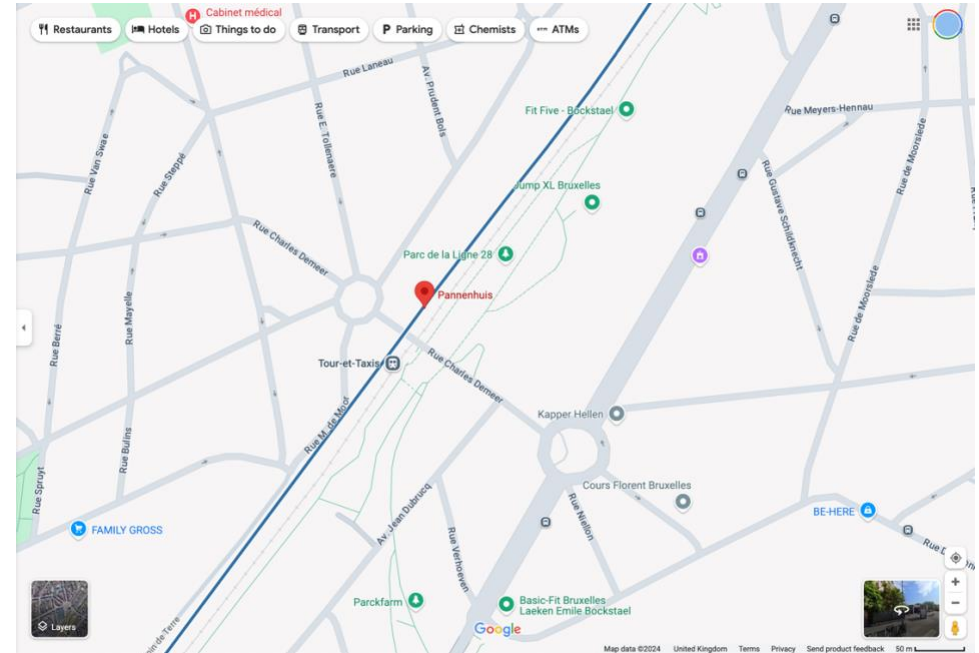

Contacts

Stephen Gallagher, +44 7840 436844

Viviana Rubbo, +31 639576708

Walking visit to the Tour & Taxis district in Brussels. This is a remarkable destination that embodies the perfect blend of history, culture, and innovation. It will offer a nice cross section of services, production, logistics and leisure. This will involve around 3km of walking.

Meeting point

13:30 – Meet at the exit of Pannenhuis metro station.

15:30 – Tour ends at Ribaucourt metro station.

After the tour: take line 2 (Simonis) to the stop Porte de Namur (2 min walk to Perspective Brussels)

Tour & Taxis tour map

1. Metro Pannenhuis
2. Parckfarm
3. Be.Here
4. Greenbizz
5. Centre Tir
6. Magasin 4
7. YouBuild
8. Former Citroen garage
9. Heidelberg cement
10. Upsite Tower
11. Parc Beco
12. Brasserie de la Senne
13. Tour et Taxis site
14. Gare Maritime
15. Metro Ribaucourt