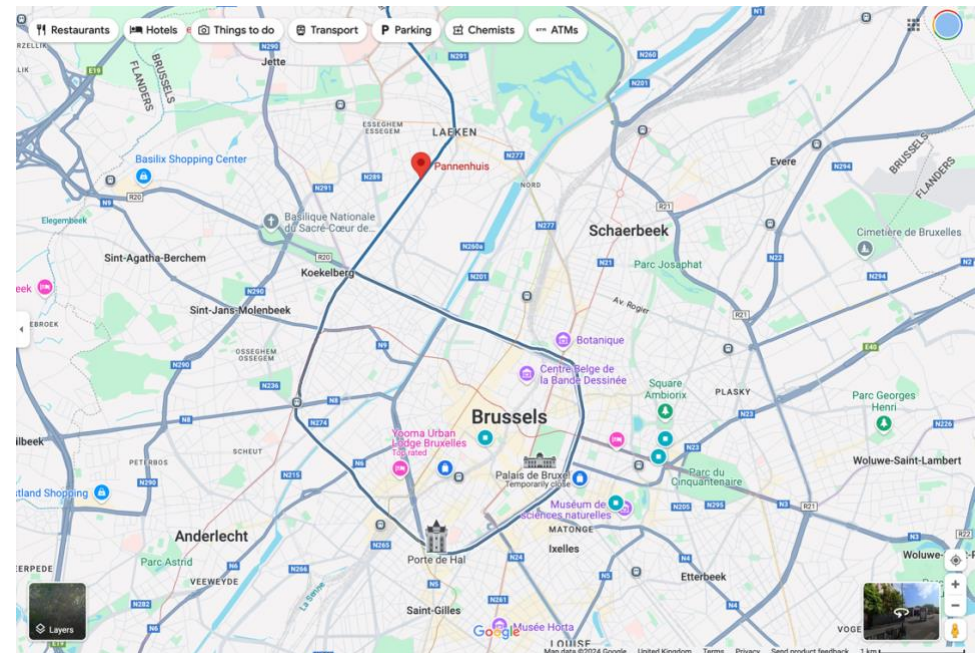

METREX Spring Conference Brussels

Tour & Taxis – Brussels Productive City Walking Tour

15 May 2024, 13:30-15:30 CET

Tour leader

Adrian Hill, METREX Productive City EG Coordinator and Founder of Osmos network

Contacts

Stephen Gallagher, +44 7840 436844

Viviana Rubbo, +31 639576708

Walking visit to the Tour & Taxis district in Brussels. This is a remarkable destination that embodies the perfect blend of history, culture, and innovation. It will offer a nice cross section of services, production, logistics and leisure. This will involve around 3km of walking.

Meeting point

13:30 – Meet at the exit of Pannenhuis metro station.

15:30 – Tour ends at Ribaucourt metro station.

After the tour: take line 2 (Simonis) to the stop Porte de Namur (2 min walk to Perspective Brussels)

Tour & Taxis tour map

1. Metro Pannenhuis
2. Parckfarm
3. Be.Here
4. Greenbizz
5. Centre Tir
6. Magasin 4
7. YouBuild
8. Former Citroen garage
9. Heidelberg cement
10. Upsite Tower
11. Parc Beco
12. Brasserie de la Senne
13. Tour et Taxis site
14. Gare Maritime
15. Metro Ribaucourt