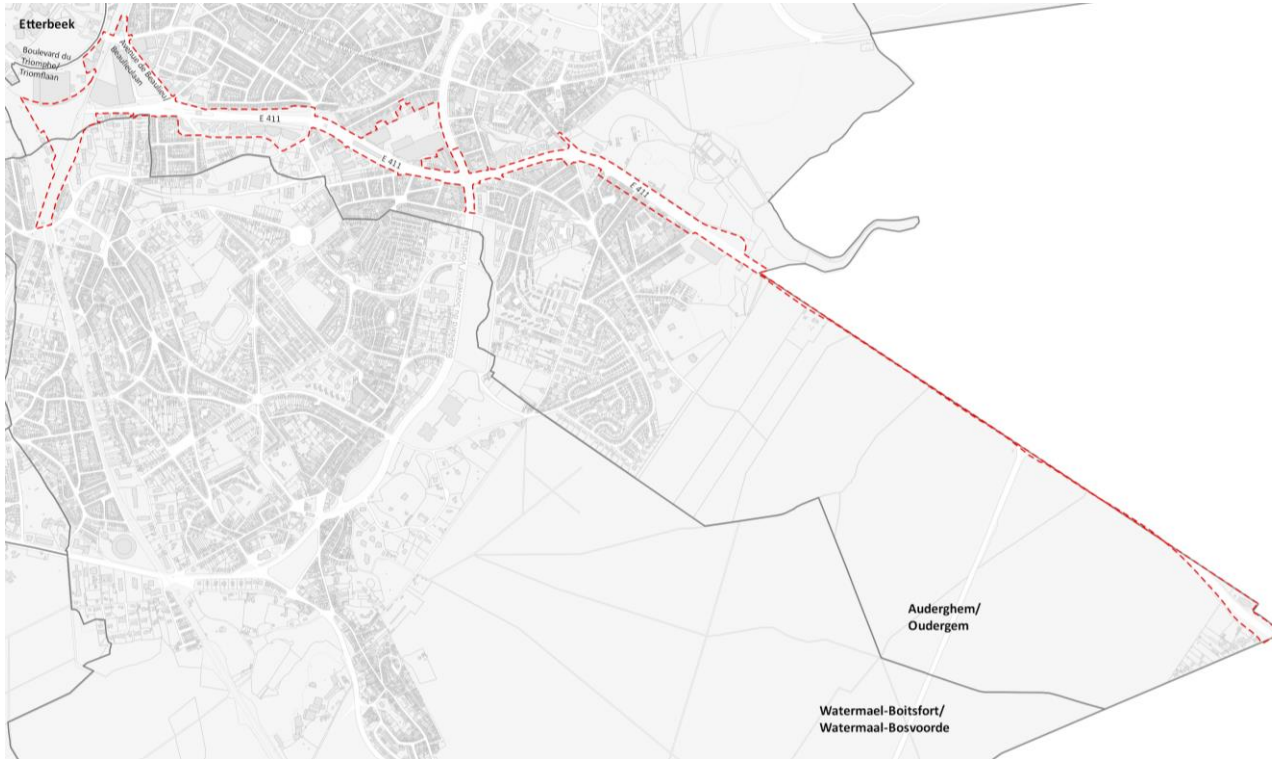

perspective
.brussels 

Delta-Herrmann-Debroux

Milène Deneubourg

Perimeter

= Herrmann-Debroux
Reconversion of a road
infrastructure into an urban
boulevard + transformation
of monofunctional sites

Diagnostic: Study definition

- Metropolitan axis (E411)
- 3.600 cars coming in between 8:00 to 9:00 am
- Main transport infrastructure (roads and viaducts)
- Unsecured situation for pedestrians and cyclists
- No public place/no center
- Parks/rivers disconnected from each other
- Quasi monofunctional area (office buildings)

Ancrage territorial: Affirmer les paysages traversés

Structure: Une armature d'espaces publics

Urbanisation: Compléter la ville et/ou corriger les rives

Transversalité: Des espaces publics liants

Redesign the road