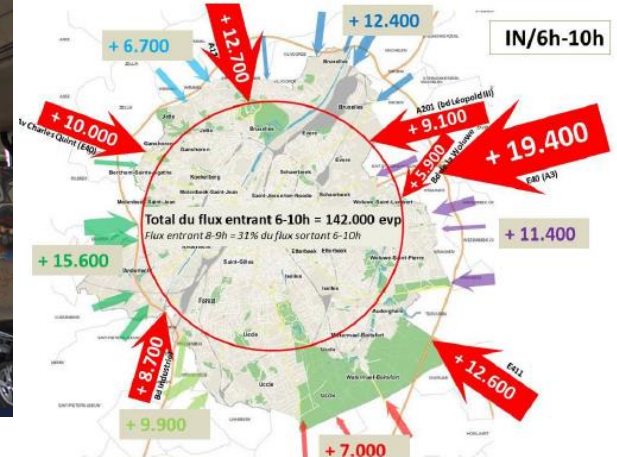

perspective
.brussels 

Delta-Herrmann-Debroux

Milène Deneubourg

Perimeter

= Herrmann-Debroux
Reconversion of a road
infrastructure into an urban
boulevard + transformation
of monofunctional sites

Diagnostic: Study definition

- Metropolitan axis (E411)
- 3.600 cars coming in between 8:00 to 9:00 am
- Main transport infrastructure (roads and viaducts)
- Unsecured situation for pedestrians and cyclists
- No public place/no center
- Parks/rivers disconnected from each other
- Quasi monofunctional area (office buildings)