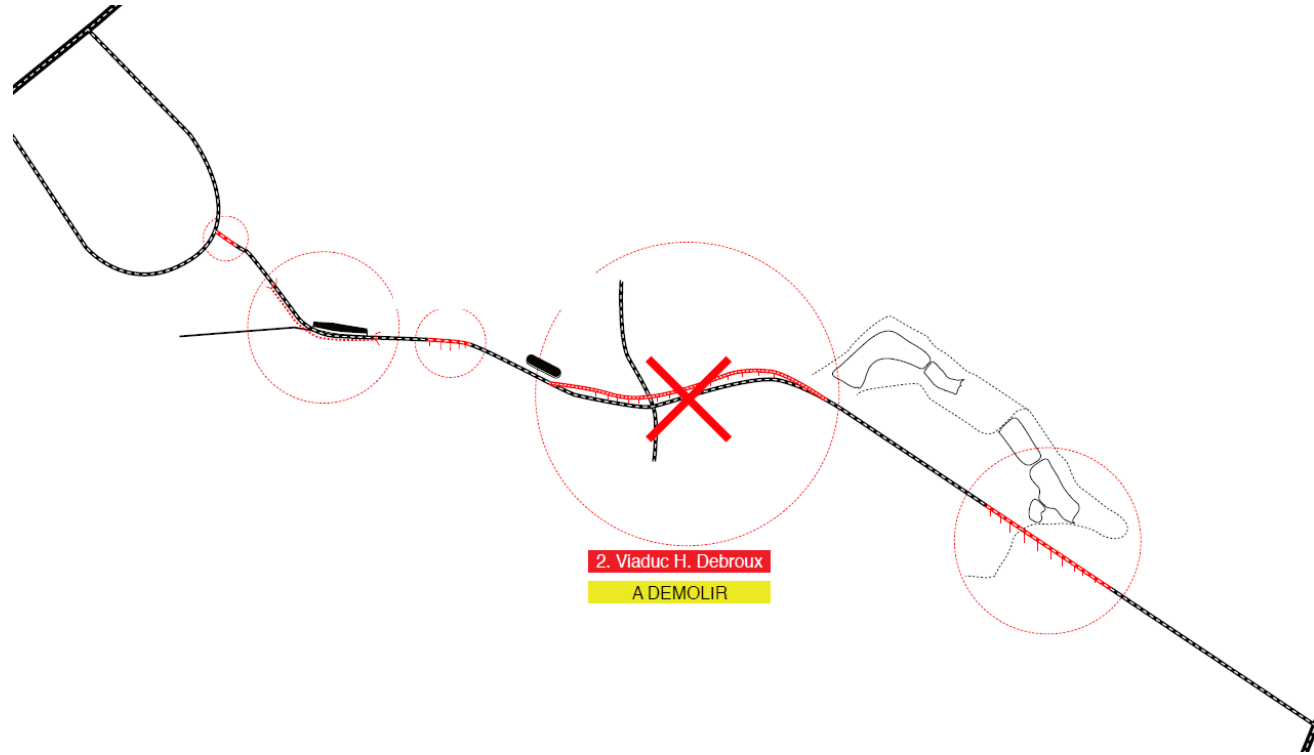

perspective
.brussels 

Delta-Herrmann-Debroux

Milène Deneubourg

Perimeter

= Herrmann-Debroux
Reconversion of a road
infrastructure into an urban
boulevard + transformation
of monofunctional sites

Diagnostic: Study definition

- Metropolitan axis (E411)
- 3.600 cars coming in between 8:00 to 9:00 am
- Main transport infrastructure (roads and viaducts)
- Unsecured situation for pedestrians and cyclists
- No public place/no center
- Parks/rivers disconnected from each other
- Quasi monofunctional area (office buildings)

Ancrage territorial: Affirmer les paysages traversés

Structure: Une armature d'espaces publics

Urbanisation: Compléter la ville et/ou corriger les rives

Transversalité: Des espaces publics liants

Redesign the road

Redesign the road

Balanced solution =

- Connection to the public transport
- Outside the protected area Natura 2000
- Close to the border between the Brussels region and the Flemish region

Before/after

Before/after