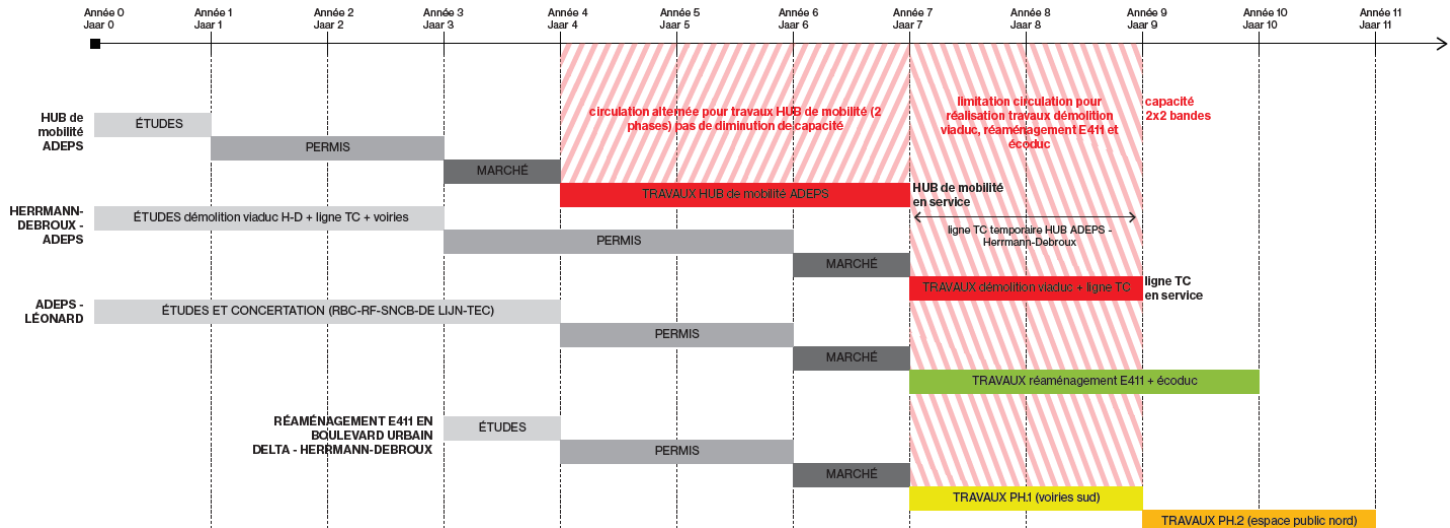

perspective
.brussels 

Delta-Herrmann-Debroux

Milène Deneubourg

Perimeter

= Herrmann-Debroux
Reconversion of a road
infrastructure into an urban
boulevard + transformation
of monofunctional sites

Diagnostic: Study definition

Ancrage territorial: Affirmer les paysages traversés

Structure: Une armature d'espaces publics

Urbanisation: Compléter la ville et/ou corriger les rives

Transversalité: Des espaces publics liants

Redesign the road

Redesign the road

Balanced solution =

- Connection to the public transport
- Outside the protected area Natura 2000
- Close to the border between the Brussels region and the Flemish region

Before/after

Before/after

Before/after

Before/after

Before/after

Stakeholders

+Citizens

Next?

- Develop the **operational** vision (budget,...)
- Coordination with the Flemish Region
- Study each element of the plan further
- Determine which stakeholder is responsible for which task