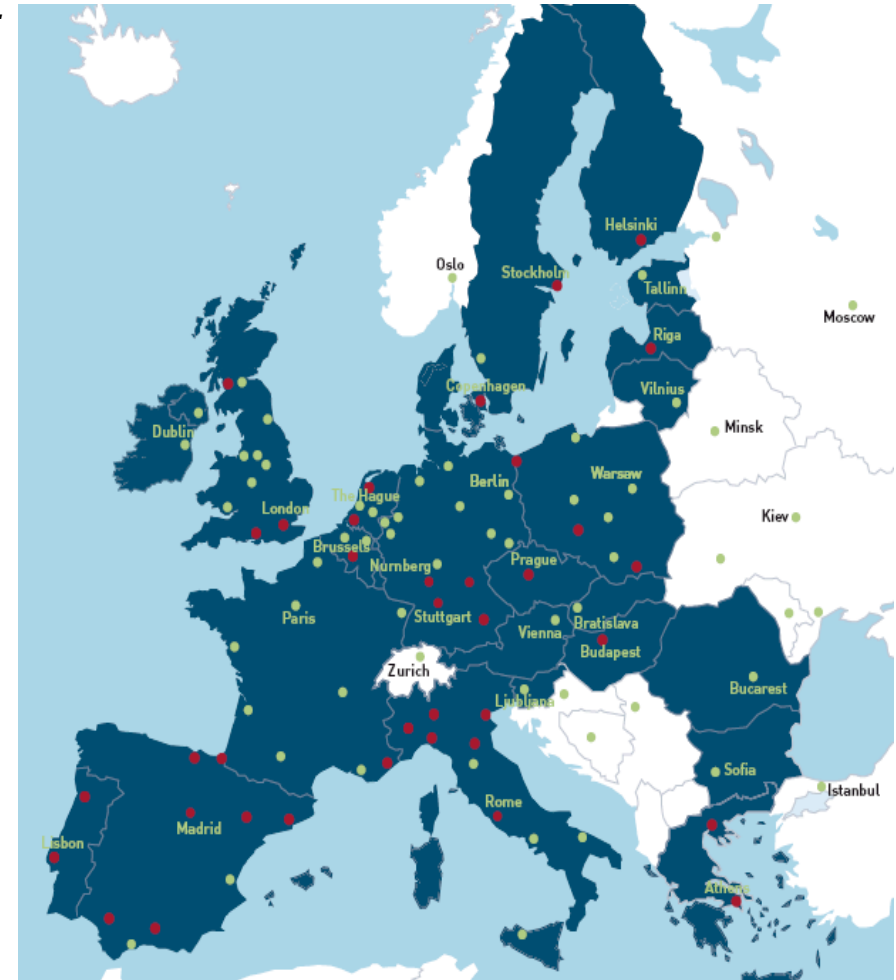

Metropolitian Regions and the Brussels agenda

▪ *Fields of activity for METREX in Brussels :*

▪ **REGIO**: Territorial cohesion in „functional urban areas“, Urban-rural relations, land use , nodes of accesabiltiy in Macro regions

▪ **METREX- expertise:** Metropolitan Governance (Integration of city and region; polycentrality)

▪ **TRANSPORT**: TEN; secondary transport Infrastructure; urban mobility, logistics

▪ **METREX-expertise:** Spatial planning , network of experts

▪ **CIIMATE**: 40 % of CO2 from bigcity agglomerations.

▪ **METREX-expertise:** EUCO50/80; smart grids

Region
Stuttgart
European Office

Brussels Agenda

- **Hot topics in REGIO:** Territorial cohesion new goal in the EU Treaty; preparation next generation structural funds post 2013 period
- Sub topics: Macro regions; urban rural relations –
- Which strategy for METREX ? What do city regions want ?
- **Hot topics in CLIMATE:** Energy action plans, smart grids,
- Sub topics: Covenant of Mayors - Which role will METREX play ?
- (support network ? certification of projects ?; contacts to US Gov. Schwarzeneger – next year ceremony in Brussels ?)
- Sustainable Energy week: 22-25th March 2010 – METREX a partner?
- **Hot topics in TRANSPORT:** New launch of urban mobility action plan; new TEN nets
- Sub topics: Is there a METREX position ? Which bodies to participate